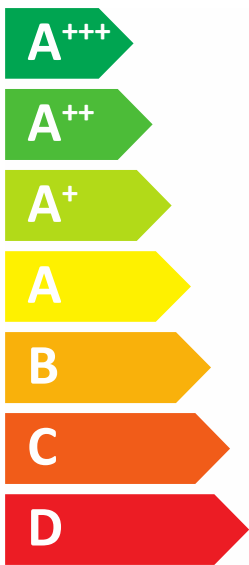

**ENERG**  
енергия · ενεργεια

ARISTON

3300919  
NIMBUS FLEX 50 S

A++

A

Two icons showing sound power levels. The top icon shows a speaker with sound waves and the value 36 dB. The bottom icon shows a house with sound waves and the value 58 dB.

A legend for energy consumption levels, consisting of three colored squares with corresponding values: a dark blue square for 09 kW, a medium blue square for 06 kW, and a light blue square for 03 kW.