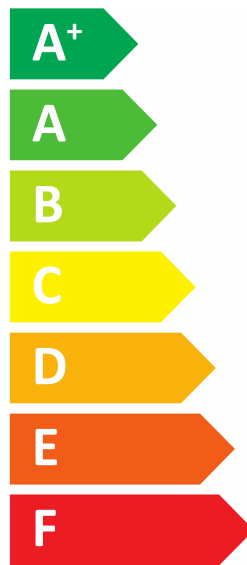

**ENERG**  
енергия · ενεργεια

ARISTON

3300919  
NIMBUS FLEX 50 S

A++

A

Two icons showing sound power levels. The top icon shows a speaker with sound waves and the value 36 dB. The bottom icon shows a house with sound waves and the value 58 dB.

A legend for energy consumption levels, consisting of three colored squares with corresponding values: a dark blue square for 09 kW, a medium blue square for 06 kW, and a light blue square for 03 kW.