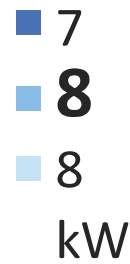

ENERG
енергия · ενεργεια

SAMSUNG AE080RXYDEG

55 °C

35 °C

63 dB

ENERG
енергия · ενέργεια

SAMSUNG AE080RXYDEG / AE200RNWMEG

A++

A+

Two icons showing sound power levels. The top icon shows a speaker inside a house with the text "40 dB". The bottom icon shows a speaker outside a house with the text "63 dB".

A legend for power consumption with three colored squares: dark blue for "7 kW", medium blue for "8 kW", and light blue for "8 kW".