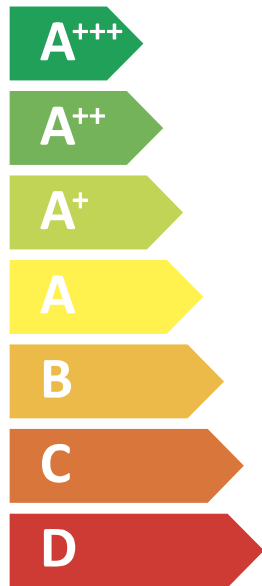

ENERG
енергия · ενεργεια

SAMSUNG AE080RXYDEG

55 °C

35 °C

63 dB

ENERG
енергия · ενέργεια

SAMSUNG AE080RXYDEG / AE200RNWMEG

A++

A+

Two icons showing sound power levels. The top icon shows a speaker inside a house with the text "40 dB". The bottom icon shows a speaker outside a house with the text "63 dB".

A legend for power consumption with three colored squares: dark blue for "7 kW", medium blue for "8 kW", and light blue for "8 kW".