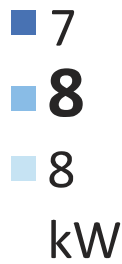

ENERG
енергия · ενεργεια

SAMSUNG AE080RXYDEG

55 °C

35 °C

63 dB

ENERG
енергия · ενέργεια

SAMSUNG AE080RXYDEG / AE200RNWMEG

A++

A+

Two icons showing sound power levels. The top icon shows a speaker inside a house with the text "40 dB". The bottom icon shows a speaker outside a house with the text "63 dB".

A legend for power consumption with three colored squares: dark blue for "7 kW", medium blue for "8 kW", and light blue for "8 kW".