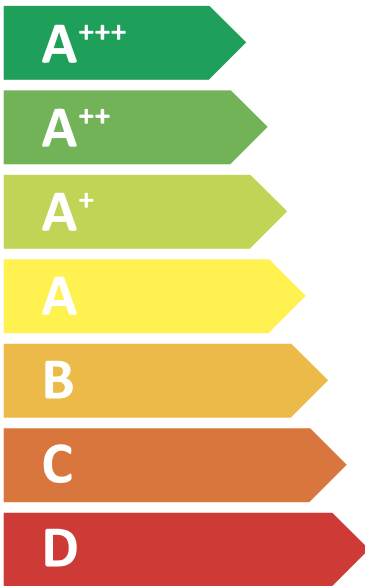

ENERG
енергия · ενεργεια

SAMSUNG AE080RXYDEG

55 °C

35 °C

63 dB

ENERG
енергия · ενέργεια

SAMSUNG AE080RXYDEG / AE200RNWMEG

A++

A+

Two icons showing sound power levels. The top icon shows a speaker inside a house with the text "40 dB". The bottom icon shows a speaker outside a house with the text "63 dB".

A legend for power consumption with three colored squares: dark blue for "7 kW", medium blue for "8 kW", and light blue for "8 kW".