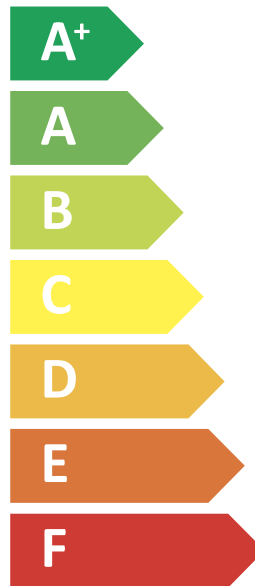

ENERG
енергия · ενεργεια

SAMSUNG AE080RXYDEG

55 °C

35 °C

63 dB

ENERG
енергия · ενέργεια

SAMSUNG AE080RXYDEG / AE200RNWMEG

A++

A+

Two icons showing sound power levels. The top icon shows a speaker inside a house with the text "40 dB". The bottom icon shows a speaker outside a house with the text "63 dB".

A legend for power consumption with three colored squares: dark blue for "7 kW", medium blue for "8 kW", and light blue for "8 kW".