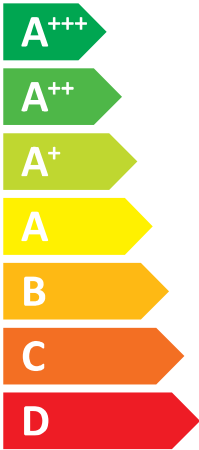

ENERG

енергия · ενεργεια

NIBE

AMS 20-10 + BA-SVM 20-200/12 E EM

A⁺⁺

A

Two sound power level icons. The top one shows a speaker icon with sound waves and the text "35 dB". The bottom one shows a house icon with sound waves and the text "54 dB".

A legend for power consumption with three colored squares: dark blue for "6 kW", medium blue for "6 kW", and light blue for "7 kW".

ENERG

енергия · ενέργεια

NIBE

AMS 20-10 + BA-SVM 20-200/12 E EM