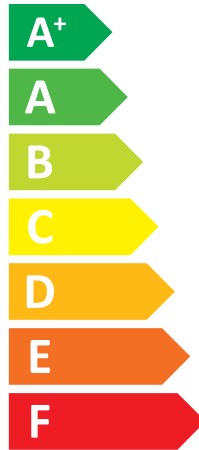

ENERG

енергия · ενεργεια

NIBE

AMS 20-10 + BA-SVM 20-200/12 E EM

A⁺⁺

A

Two sound power level icons. The top one shows a speaker icon with sound waves and the text "35 dB". The bottom one shows a house icon with sound waves and the text "54 dB".

A legend for power consumption with three colored squares: dark blue for "6 kW", medium blue for "6 kW", and light blue for "7 kW".

ENERG

енергия · ενέργεια

NIBE

AMS 20-10 + BA-SVM 20-200/12 E EM