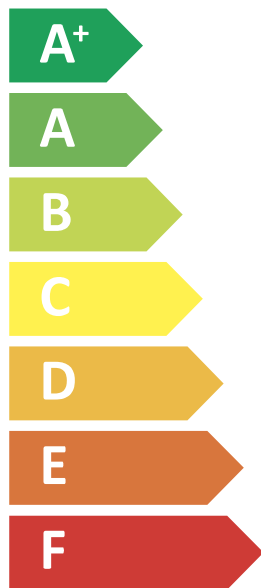

ENERG
енергия · ενεργεια

SAMSUNG AE060RXEDEG / AE260RNWSEG

A++

A+

Two icons showing sound power levels. The top icon shows a speaker inside a house with the text "40 dB". The bottom icon shows a speaker outside a house with the text "60 dB".

Legend for power consumption in kW, shown as colored squares: dark blue for 5 kW, medium blue for 6 kW, and light blue for 6 kW.