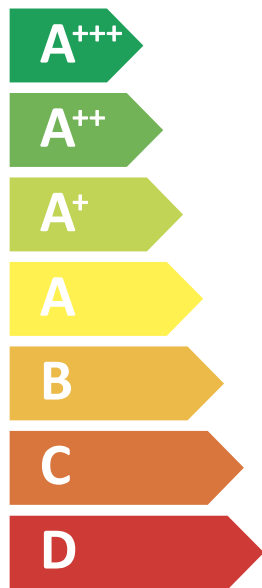

ENERG
енергия · ενεργεια

SAMSUNG AE060RXEDEG / AE260RNWSEG

A++

A+

Two icons showing sound power levels. The top icon shows a speaker inside a house with the text "40 dB". The bottom icon shows a speaker outside a house with the text "60 dB".

Legend for power consumption in kW, shown as colored squares: dark blue for 5 kW, medium blue for 6 kW, and light blue for 6 kW.