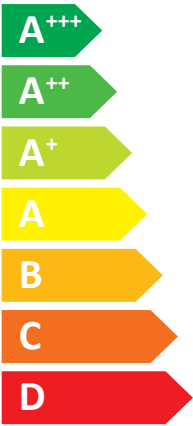

ENERG
енергия · ενεργεια

Y IJA
IE IA

Panasonic

WH-ADC0916H9E8/WH-UQ12HE8

A++

A

Two icons showing sound power levels. The top icon shows a house with a speaker and the text "46 dB". The bottom icon shows a house with a speaker and the text "58 dB".

A legend for power consumption with three colored squares: dark blue for "13 kW", medium blue for "12 kW", and light blue for "12 kW".

2019

811/2013

ACXF86-16331