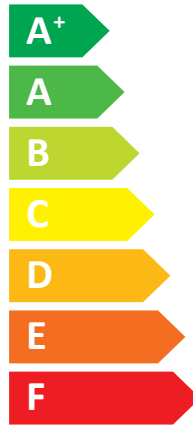

ENERG
енергия · ενεργεια

Y IJA
IE IA

Panasonic

WH-ADC0916H9E8/WH-UQ12HE8

A++

A

Two icons showing sound power levels. The top icon shows a house with a speaker and the text "46 dB". The bottom icon shows a house with a speaker and the text "58 dB".

A legend for power consumption with three colored squares: dark blue for "13 kW", medium blue for "12 kW", and light blue for "12 kW".

2019

811/2013

ACXF86-16331