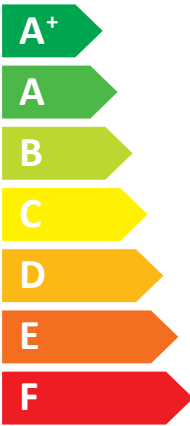

ENERG Y IJA
 енергия · ενεργεια IE IA

Panasonic

WH-ADC0916H9E8/WH-UX12HE8

A++

A

Two icons showing sound power levels: an indoor speaker icon with "46 dB" and an outdoor speaker icon with "65 dB".

Legend for power consumption: a dark blue square for "13 kW", a medium blue square for "12 kW", and a light blue square for "12 kW".