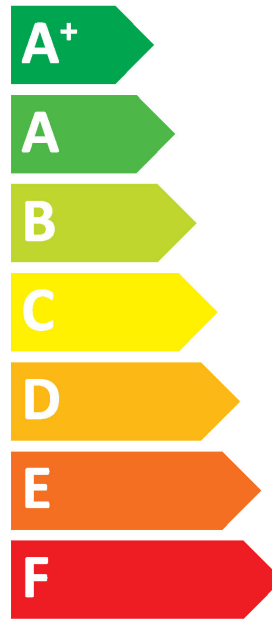

**ENERG**  
енергия · ενεργεια

Indoor unit EHST17D-VM2E  
Outdoor unit SUZ-SWM40VA2(-SC)

**A<sup>++</sup>**

**A<sup>+</sup>**

Two sound power level icons. The top one shows a speaker icon with the value **41 dB**. The bottom one shows a house icon with the value **57 dB**.

A legend for power capacity with three colored squares: dark blue for **04 kW**, medium blue for **05 kW**, and light blue for **04 kW**.