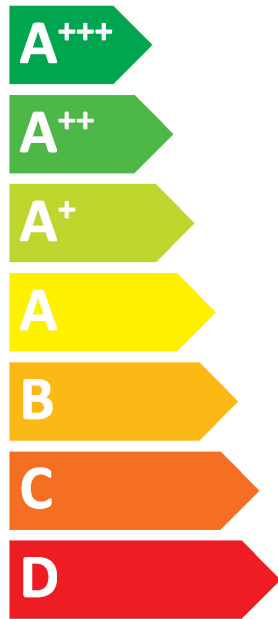

**ENERG**  
енергия · ενεργεια

Indoor unit EHST17D-VM2E  
Outdoor unit SUZ-SWM40VA2(-SC)

**A<sup>++</sup>**

**A<sup>+</sup>**

Two sound power level icons. The top one shows a speaker icon with the value **41 dB**. The bottom one shows a house icon with the value **57 dB**.

A legend for power capacity with three colored squares: dark blue for **04 kW**, medium blue for **05 kW**, and light blue for **04 kW**.