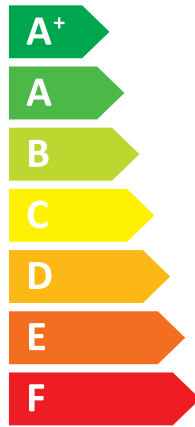

**ENERG**  
енергия · ενεργεια

**Panasonic**

**WH-ADC0309J3E5/WH-UD07JE5**

**A++**

**A+**

Two icons showing sound power levels. The top icon shows a speaker inside a house with the text "41 dB". The bottom icon shows a speaker outside a house with the text "59 dB".

A legend with three colored squares and their corresponding power values: a dark blue square for "6 kW", a medium blue square for "7 kW", and a light blue square for "6 kW".

2019

811/2013