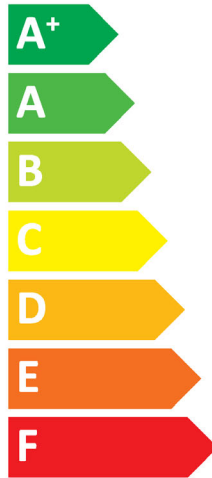

# ENERG

енергия · ενεργεια

Indoor unit EHST20D-VM6E  
Outdoor unit SUZ-SWM40VA2(-SC)

**A<sup>++</sup>**

**A<sup>+</sup>**

Two icons showing sound power levels. The top icon shows a house with a speaker and the text **41 dB**. The bottom icon shows a house with a speaker and the text **57 dB**.

A legend with three colored squares and their corresponding power consumption values: a dark blue square for **04 kW**, a medium blue square for **05 kW**, and a light blue square for **04 kW**.