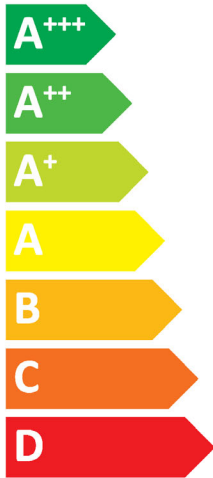

# ENERG

енергия · ενεργεια

Indoor unit EHST20D-VM6E  
Outdoor unit SUZ-SWM40VA2(-SC)

**A<sup>++</sup>**

**A<sup>+</sup>**

Two icons showing sound power levels. The top icon shows a house with a speaker and the text **41 dB**. The bottom icon shows a house with a speaker and the text **57 dB**.

A legend with three colored squares and their corresponding power consumption values: a dark blue square for **04 kW**, a medium blue square for **05 kW**, and a light blue square for **04 kW**.