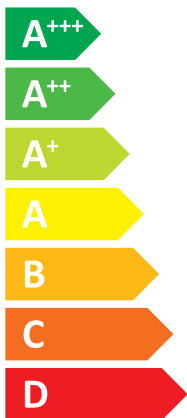

ENERG

енергия · ενεργεια

AWM1752.075.XS

SOLA

10.A00.C13

A++

A

Two icons showing sound power levels. The top icon shows a speaker inside a house with the value **43 dB**. The bottom icon shows a speaker outside a house with the value **61 dB**.

Legend for power consumption:

- Dark blue square: 10 kW
- Medium blue square: **10 kW**
- Light blue square: 10 kW