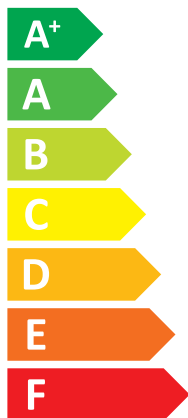

ENERG

енергия · ενεργεια

AWM1752.075.XS

SOLA

10.A00.C13

A++

A

Two icons showing sound power levels. The top icon shows a speaker inside a house with the value **43 dB**. The bottom icon shows a speaker outside a house with the value **61 dB**.

Legend for power consumption:

- Dark blue square: 10 kW
- Medium blue square: **10 kW**
- Light blue square: 10 kW