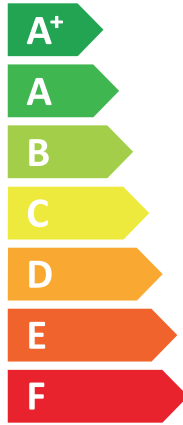

ENERG
енергия · ενέργεια

VISSMANN

VITOCAL 111-S, AWBT-M-E 111.B04

A++

A+

Two icons representing sound power levels. The top icon shows a speaker inside a house with the value 41 dB. The bottom icon shows a speaker outside a house with the value 62 dB.

A legend for power consumption levels, showing three colored squares with their corresponding values: a dark blue square for 3 kW, a medium blue square for 4 kW, and a light blue square for 4 kW.

2019

811/2013