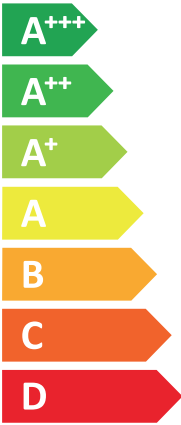

ENERG
енергия · ενέργεια

VISSMANN

VITOCAL 111-S, AWBT-M-E 111.B04

A++

A+

Two icons representing sound power levels. The top icon shows a speaker inside a house with the value 41 dB. The bottom icon shows a speaker outside a house with the value 62 dB.

A legend for power consumption levels, showing three colored squares with their corresponding values: a dark blue square for 3 kW, a medium blue square for 4 kW, and a light blue square for 4 kW.

2019

811/2013