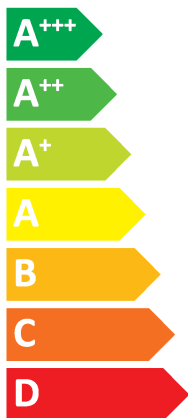

ENERG

енергия · ενεργεια

Indoor unit EHST17D-YM9E
Outdoor unit SUZ-SWM60VA2(-SC)

A⁺⁺

A⁺

Two icons showing sound power levels: a speaker icon with a house inside and the text **41 dB**, and a house icon with a speaker inside and the text **60 dB**.

A legend for power consumption with three colored squares: dark blue for **05 kW**, medium blue for **06 kW**, and light blue for **06 kW**.