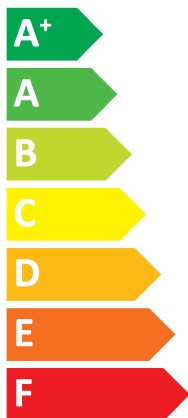

ENERG

енергия · ενεργεια

Indoor unit EHST17D-YM9E
Outdoor unit SUZ-SWM60VA2(-SC)

A⁺⁺

A⁺

Two icons showing sound power levels: a speaker icon with a house inside and the text **41 dB**, and a house icon with a speaker inside and the text **60 dB**.

A legend for power consumption with three colored squares: dark blue for **05 kW**, medium blue for **06 kW**, and light blue for **06 kW**.