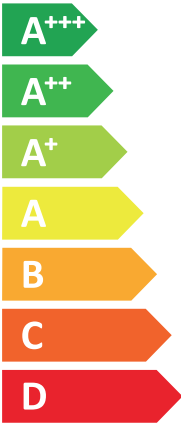

ENERG
енергия · ενέργεια

VIESMANN

VITOCAL 111-S, AWBT-M-E-AC 111.B08

A++

A+

Two icons of a house with sound waves. The top icon is labeled **41 dB** and the bottom icon is labeled **64 dB**.

A legend with three colored squares and their corresponding power levels: a dark blue square for **6 kW**, a medium blue square for **7 kW**, and a light blue square for **8 kW**.