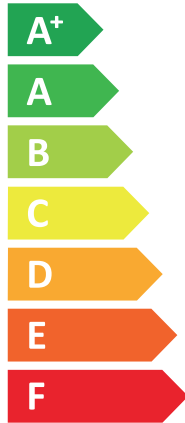

ENERG
енергия · ενέργεια

VIESMANN

VITOCAL 111-S, AWBT-M-E-AC 111.B08

A++

A+

Two icons of a house with sound waves. The top icon is labeled **41 dB** and the bottom icon is labeled **64 dB**.

A legend with three colored squares and their corresponding power levels: a dark blue square for **6 kW**, a medium blue square for **7 kW**, and a light blue square for **8 kW**.