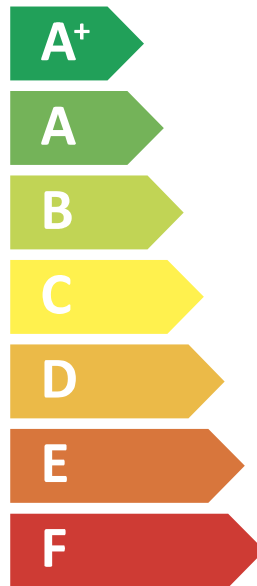

# ENERG

енергия · ενέργεια

## SAMSUNG AE090RXEDEG / AE200RNWSEG

**A++**

**A+**

Two icons showing sound power levels: a speaker icon with '40 dB' and a house icon with '64 dB'.

Legend for power consumption: a dark blue square for '7 kW', a medium blue square for '8 kW', and a light blue square for '8 kW'.