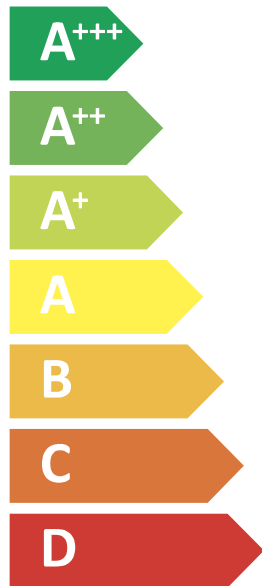

# ENERG

енергия · ενέργεια

## SAMSUNG AE090RXEDEG / AE200RNWSEG

**A++**

**A+**

Two icons showing sound power levels: a speaker icon with '40 dB' and a house icon with '64 dB'.

Legend for power consumption: a dark blue square for '7 kW', a medium blue square for '8 kW', and a light blue square for '8 kW'.