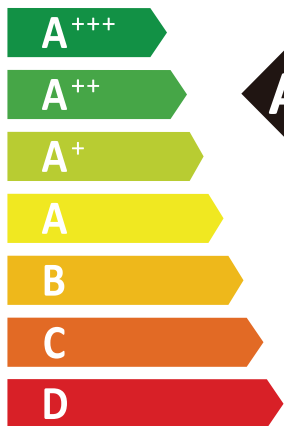

ENERG

енергия · ενεργεια

ATS10S
HU100WT240S3

55°C

35°C

37dB

54dB

ENERG

енергия · ενεργεια

ATS10S
HU100WT240S3

A⁺⁺

A⁺

Two icons showing sound power levels: a speaker icon with a house and the value 37 dB, and a house icon with a speaker and the value 54 dB.

Legend for power consumption in kW, shown as colored squares: dark blue for 7 kW, medium blue for 8 kW, and light blue for 9 kW.