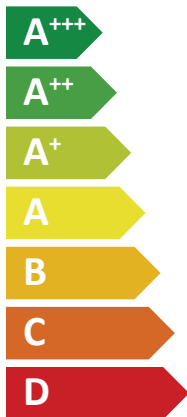

ENERG

енергия · ενεργεια

ATS10S
HU100WT240S3

55°C

35°C

37dB

54dB

ENERG

енергия · ενεργεια

ATS10S
HU100WT240S3

A⁺⁺

A⁺

Two icons showing sound power levels: a speaker icon with a house and the value 37 dB, and a house icon with a speaker and the value 54 dB.

Legend for power consumption in kW, shown as colored squares: dark blue for 7 kW, medium blue for 8 kW, and light blue for 9 kW.