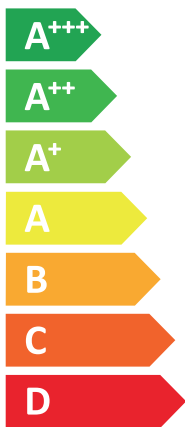

## VISSMANN

VITOCAL 252-A, AWOT-M-E-AC-AF 251.A06

**A++**

**A**

Two house icons with speaker symbols. The top one is labeled "40 dB" and the bottom one is labeled "49 dB".

A legend with three colored squares: dark blue for "7 kW", medium blue for "5 kW", and light blue for "2 kW".