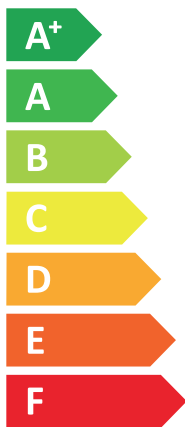

## VISSMANN

VITOCAL 252-A, AWOT-M-E-AC-AF 251.A06

**A++**

**A**

Two house icons with speaker symbols. The top one is labeled "40 dB" and the bottom one is labeled "49 dB".

A legend with three colored squares: dark blue for "7 kW", medium blue for "5 kW", and light blue for "2 kW".