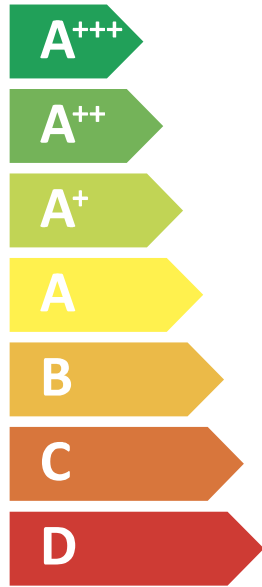

ENERG
енергия · ενεργεια

SAMSUNG AE120RXYDEG

55 °C

35 °C

A⁺⁺

A⁺⁺⁺

64 dB

- 11
- **12**
- 12

kW

- 12
- **13**
- 13

kW

ENERG
енергия · ενέργεια

SAMSUNG AE12ORXYDEG / AE260RNWMEG

A++

A

Two sound power level icons. The top one shows a speaker inside a house icon with the text "44 dB". The bottom one shows a speaker outside a house icon with the text "64 dB".

A legend for power consumption with three colored squares: dark blue for "11 kW", medium blue for "12 kW", and light blue for "12 kW".