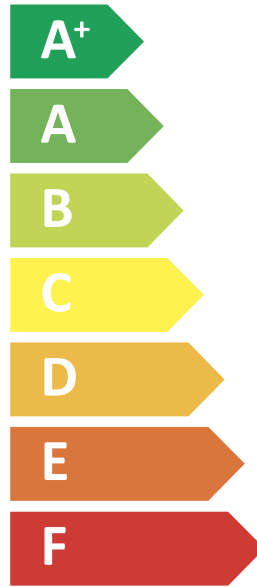

ENERG
енергия · ενεργεια

SAMSUNG AE120RXYDEG

55 °C

35 °C

A⁺⁺

A⁺⁺⁺

64 dB

- 11
- **12**
- 12

kW

- 12
- **13**
- 13

kW

ENERG
енергия · ενέργεια

SAMSUNG AE12ORXYDEG / AE260RNWMEG

A++

A

Two sound power level icons. The top one shows a speaker inside a house icon with the text "44 dB". The bottom one shows a speaker outside a house icon with the text "64 dB".

A legend for power consumption with three colored squares: dark blue for "11 kW", medium blue for "12 kW", and light blue for "12 kW".