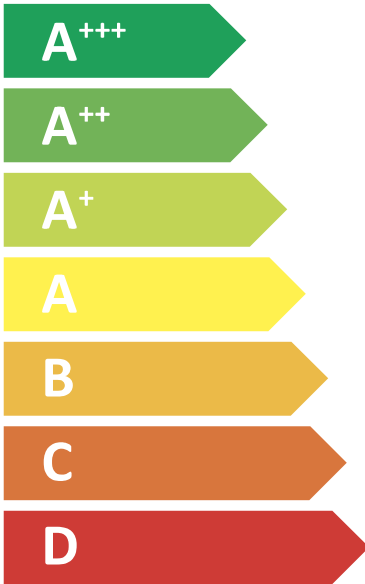

ENERG
енергия · ενεργεια

SAMSUNG AE120RXYDEG

55 °C

35 °C

A⁺⁺

A⁺⁺⁺

64 dB

- 11
- **12**
- 12

kW

- 12
- **13**
- 13

kW

ENERG
енергия · ενέργεια

SAMSUNG AE12ORXYDEG / AE260RNWMEG

A++

A

Two sound power level icons. The top one shows a speaker inside a house icon with the text "44 dB". The bottom one shows a speaker outside a house icon with the text "64 dB".

A legend for power consumption with three colored squares: dark blue for "11 kW", medium blue for "12 kW", and light blue for "12 kW".