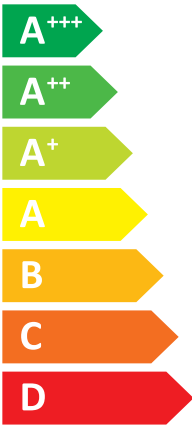

ENERG
енергия · ενεργεια

Panasonic

WH-ADC0309J3E5B/WH-UD05JE5

A⁺⁺

A⁺

Two icons showing sound power levels. The top icon shows a speaker inside a house with the text "41 dB". The bottom icon shows a speaker outside a house with the text "55 dB".

Legend for power consumption levels: a dark blue square for "2 kW", a medium blue square for "4 kW", and a light blue square for "4 kW".

2019

811/2013