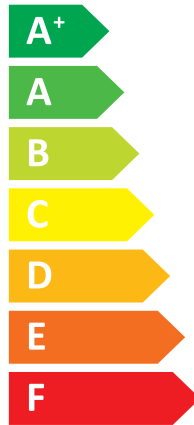

ENERG
енергия · ενεργεια

Panasonic

WH-ADC0309J3E5B/WH-UD05JE5

A⁺⁺

A⁺

Two icons showing sound power levels. The top icon shows a speaker inside a house with the text "41 dB". The bottom icon shows a speaker outside a house with the text "55 dB".

Legend for power consumption levels: a dark blue square for "2 kW", a medium blue square for "4 kW", and a light blue square for "4 kW".

2019

811/2013