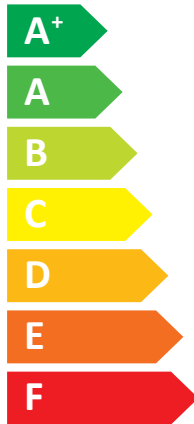

ENERG Y IJA
 енергия · ενεργεια IE IA

Panasonic

WH-ADC0916H9E8/WH-UQ16HE8

A++

A

Two icons showing sound power levels. The top icon shows a speaker inside a house with the text "46 dB". The bottom icon shows a speaker outside a house with the text "62 dB".

A legend for power consumption with three colored squares: dark blue for "18 kW", medium blue for "16 kW", and light blue for "16 kW".

2019

811/2013

ACXF86-16341