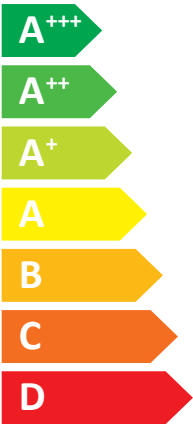

ENERG Y IJA
 енергия · ενεργεια IE IA

Panasonic

WH-ADC0916H9E8/WH-UQ16HE8

A++

A

Two icons showing sound power levels. The top icon shows a speaker inside a house with the text "46 dB". The bottom icon shows a speaker outside a house with the text "62 dB".

A legend for power consumption with three colored squares: dark blue for "18 kW", medium blue for "16 kW", and light blue for "16 kW".

2019

811/2013

ACXF86-16341