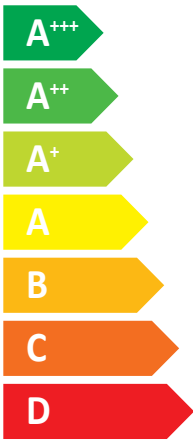

ENERG
енергия · ενεργεια

Y IJA
IE IA

Panasonic

WH-ADC0309K3E5B/WH-UDZ09KE5

A++

A+

Two icons showing sound power levels. The top icon shows a speaker inside a house with the text "41 dB". The bottom icon shows a speaker outside a house with the text "56 dB".

A legend for power consumption with three colored squares: dark blue for "6 kW", medium blue for "8 kW", and light blue for "6 kW".

2019

811/2013

ACXF86-41880