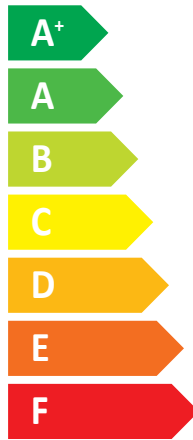

ENERG
енергия · ενεργεια

Y IJA
IE IA

Panasonic

WH-ADC0309K3E5B/WH-UDZ09KE5

A++

A+

Two icons showing sound power levels. The top icon shows a speaker inside a house with the text "41 dB". The bottom icon shows a speaker outside a house with the text "56 dB".

A legend for power consumption with three colored squares: dark blue for "6 kW", medium blue for "8 kW", and light blue for "6 kW".

2019

811/2013

ACXF86-41880