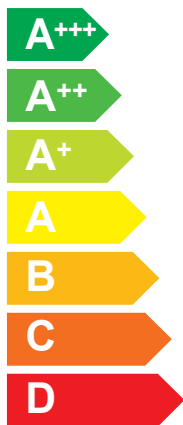

ENERG

енергия · ενεργεια

3301854

ARISTON

NIMBUS COMPACT 35 M NET R32

A++

A+

Two icons showing sound power levels. The top icon shows a speaker inside a house with the value 35 dB. The bottom icon shows a speaker outside a house with the value 53 dB.