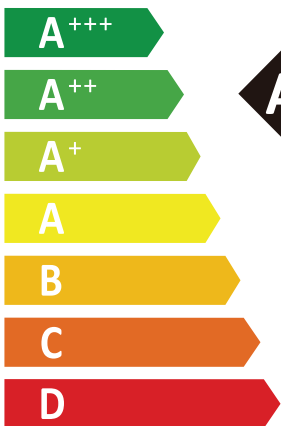

ENERG

енергия · ενεργεια

ATS04S
HU100WT190S3

55°C

35°C

38dB

56dB

ENERG
енергия · ενέργεια

ATS04S
HU100WT190S3

A⁺⁺

A⁺

Two icons showing sound power levels: a speaker icon with the value 38 dB and a house icon with the value 56 dB.

Legend for power consumption in kW, shown as colored squares: dark blue for 3 kW, medium blue for 4 kW, and light blue for 5 kW.