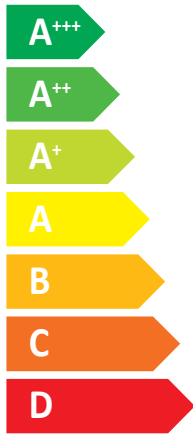

ENERG
енергия · ενεργεια

Panasonic

WH-ADC0509L3E5B/WH-WDG05LE5

A⁺⁺

A⁺

Two icons showing sound power levels for radiators. The top icon shows a speaker inside a house with the value 41 dB. The bottom icon shows a speaker outside a house with the value 52 dB.

Legend for power consumption in kW, shown as colored squares: dark blue for 6 kW, medium blue for 5 kW, and light blue for 5 kW.

2019

811/2013

ACXF86-47070