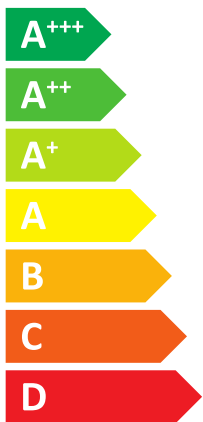

ENERG

енергия · ενεργεια

Logatherm

WLW166i-6 SP AR T190

7738602465

Buderus

A+

A+

Icons representing a boiler, a radiator, a tap with 'XL' label, and two 'A+' energy class labels.

Icons representing a solar panel, a water tank, a control panel with a hand pointing, and a boiler, each with a plus sign and a square box.

Energy efficiency scale from A+++ (green) to G (red) with an 'A+' label pointing to the A+ bar.

Energy efficiency scale from A+++ (green) to G (red) with an 'A+' label pointing to the A+ bar.