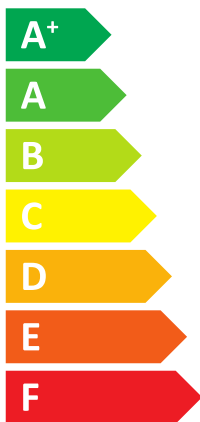

ENERG

енергия · ενεργεια

Logatherm

WLW166i-6 SP AR T190

7738602465

Buderus

A+

A+

40 dB

59 dB

- 6 kW**
- 6 kW**
- 8 kW**

ENERG
енергия · ενέργεια

Buderus

7738602465

Logatherm

WLW166i-6 SP AR T190

Icons representing a boiler, a radiator, a tap with 'XL' label, and two 'A+' energy class labels.

Icons representing a solar panel, a water tank, a control panel with a hand pointing, and a boiler, each with a plus sign and a square box.

Energy efficiency scale from A+++ (green) to G (red) with an 'A+' label pointing to the A+ bar.

Energy efficiency scale from A+++ (green) to G (red) with an 'A+' label pointing to the A+ bar.