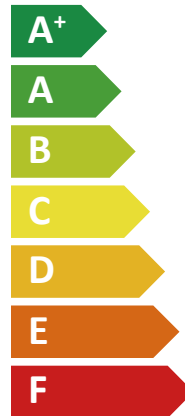

ENERG
енергия · ενέργεια

Midea

MHA-V10W/D2N8-B2
HBT-A100/190CDS90GN8-B

A++

A+

Two icons representing sound power levels: a speaker icon with the text "40 dB" and a house icon with the text "54 dB".

A legend for power consumption in kW, showing three colored squares: dark blue for "7 kW", medium blue for "8 kW", and light blue for "9 kW".