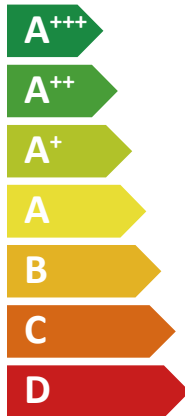

ENERG
енергия · ενέργεια

Midea

MHA-V10W/D2N8-B2
HBT-A100/190CDS90GN8-B

A++

A+

Two icons representing sound power levels: a speaker icon with the text "40 dB" and a house icon with the text "54 dB".

A legend for power consumption in kW, showing three colored squares: dark blue for "7 kW", medium blue for "8 kW", and light blue for "9 kW".