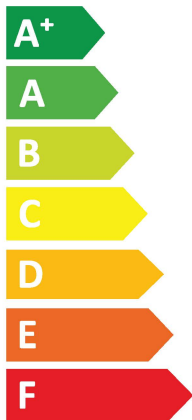

# ENERG

енергия · ενέργεια

Y

IJA

IE

IA

## Platinum BC Smart iR32 4.5 MR

**A++**

**A+**

Two sound power level icons. The top one shows a speaker inside a house with the value 32 dB. The bottom one shows a speaker outside a house with the value 58 dB.

A legend for power output levels, consisting of three colored squares with corresponding text: a dark blue square for 4 kW, a medium blue square for 5 kW, and a light blue square for 5 kW.