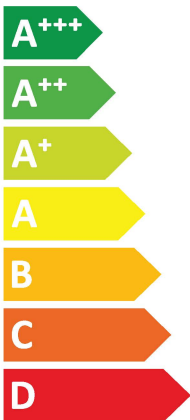

# ENERG

енергия · ενέργεια

Y

IJA

IE

IA

## Platinum BC Smart iR32 4.5 MR

**A++**

**A+**

Two sound power level icons. The top one shows a speaker inside a house with the value 32 dB. The bottom one shows a speaker outside a house with the value 58 dB.

A legend for power output levels, consisting of three colored squares with corresponding text: a dark blue square for 4 kW, a medium blue square for 5 kW, and a light blue square for 5 kW.