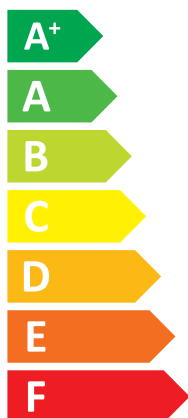

ENERG

енергия · ενεργεια

AWM1752.075.XS

SOLA

12.A00.C13

A++

A

Two icons showing sound power levels. The top icon shows a speaker inside a house with the value **43 dB**. The bottom icon shows a speaker outside a house with the value **65 dB**.

Legend for power consumption:

- Dark blue square: 12 kW
- Medium blue square: **12 kW**
- Light blue square: 12 kW