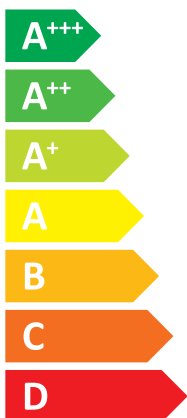

ENERG

енергия · ενεργεια

AWM1752.075.XS

SOLA

12.A00.C13

A++

A

Two icons showing sound power levels. The top icon shows a speaker inside a house with the value **43 dB**. The bottom icon shows a speaker outside a house with the value **65 dB**.

Legend for power consumption:

- Dark blue square: 12 kW
- Medium blue square: **12 kW**
- Light blue square: 12 kW