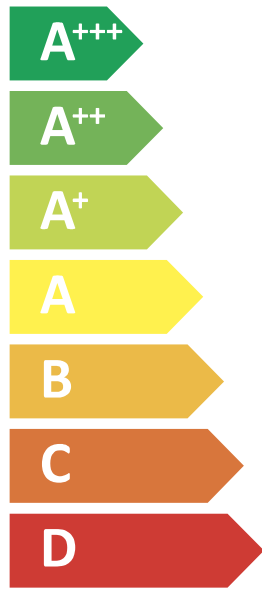

ENERG

енергия · ενέργεια

SAMSUNG AE090RXEDGG / AE260RNWSGG

A++

A+

Two icons showing sound power levels. The top icon shows a house with a speaker and the text "40 dB". The bottom icon shows a house with a speaker and the text "64 dB".

A legend for power consumption in Europe, showing three categories: 7 kW (dark blue), 8 kW (medium blue), and 8 kW (light blue).