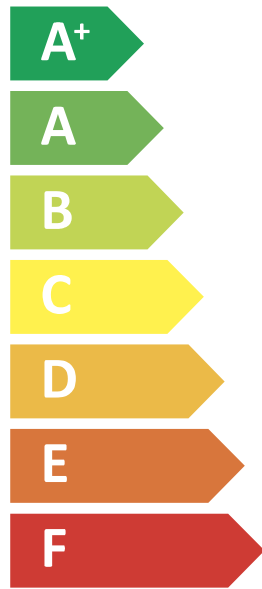

ENERG

енергия · ενέργεια

SAMSUNG AE090RXEDGG / AE260RNWSGG

A++

A+

Two icons showing sound power levels. The top icon shows a house with a speaker and the text "40 dB". The bottom icon shows a house with a speaker and the text "64 dB".

A legend for power consumption in Europe, showing three categories: 7 kW (dark blue), 8 kW (medium blue), and 8 kW (light blue).