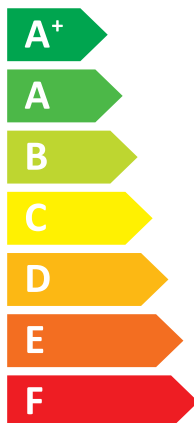

# ENERG

енергия · ενεργεια

**Panasonic**

**WH-ADC0309J3E5/WH-UD09JE5-1**

**A<sup>++</sup>**

**A<sup>+</sup>**

Two sound power level icons. The top one shows a speaker icon with sound waves and the text "41 dB". The bottom one shows a speaker icon with sound waves and the text "59 dB".

A legend for power consumption with three colored squares: dark blue for "6 kW", medium blue for "7 kW", and light blue for "6 kW".

2019

811/2013