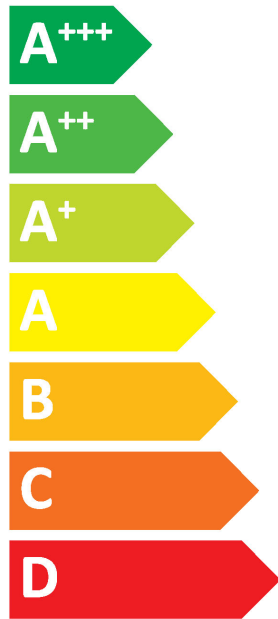

ENERG
енергия · ενεργεια

Indoor unit
Outdoor unit

ERST20D-YM9E
SUZ-SWM80VA2

A⁺⁺

A⁺

Two icons showing sound power levels: a speaker icon with a house above it labeled **41 dB**, and a house icon with a speaker inside labeled **60 dB**.

A legend for power capacity with three colored squares: dark blue for **06 kW**, medium blue for **07 kW**, and light blue for **08 kW**.