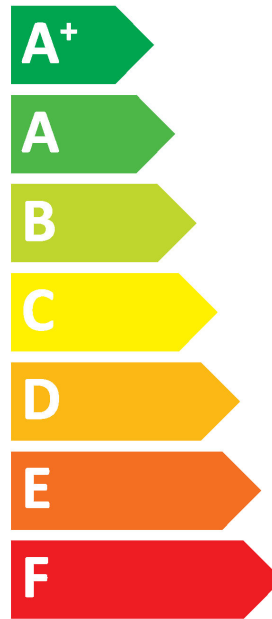

ENERG
енергия · ενεργεια

Indoor unit
Outdoor unit

ERST20D-YM9E
SUZ-SWM80VA2

A⁺⁺

A⁺

Two icons showing sound power levels: a speaker icon with a house above it labeled **41 dB**, and a house icon with a speaker inside labeled **60 dB**.

A legend for power capacity with three colored squares: dark blue for **06 kW**, medium blue for **07 kW**, and light blue for **08 kW**.