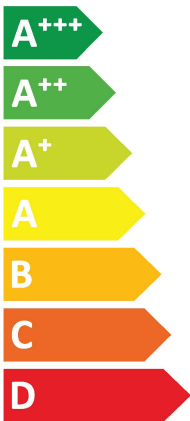

ENERG

енергия · ενεργεια

De Dietrich

STRATEO R32 8 MR/E

A++

A+

Two icons showing sound power levels. The top icon shows a speaker inside a house with the text "36 dB". The bottom icon shows a speaker outside a house with the text "59 dB".

A legend for power consumption with three colored squares: dark blue for "5 kW", medium blue for "7 kW", and light blue for "7 kW".