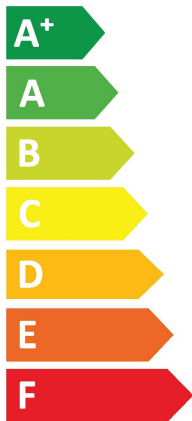

ENERG

енергия · ενεργεια

De Dietrich

STRATEO R32 8 MR/E

A++

A+

Two icons showing sound power levels. The top icon shows a speaker inside a house with the text "36 dB". The bottom icon shows a speaker outside a house with the text "59 dB".

A legend for power consumption with three colored squares: dark blue for "5 kW", medium blue for "7 kW", and light blue for "7 kW".