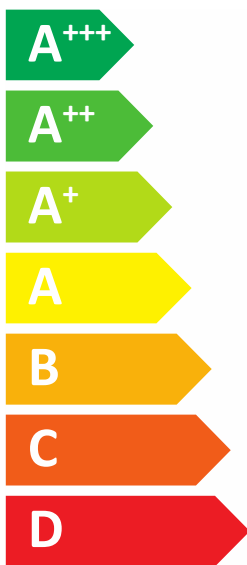

ENERG
енергия · ενεργεια

Y IJA
IE IA

3300925

ARISTON

NIMBUS FLEX 110 S T - 300

A++

A

Two sound power level icons. The top one shows a speaker icon with sound waves and the text "43 dB". The bottom one shows a speaker icon with sound waves and the text "62 dB".

A legend for power output levels, consisting of three colored squares with corresponding text: a dark blue square for "17 kW", a medium blue square for "12 kW", and a light blue square for "07 kW".