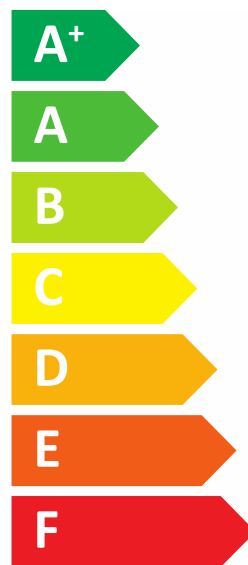

ENERG
енергия · ενεργεια

Y IJA
IE IA

3300925

ARISTON

NIMBUS FLEX 110 S T - 300

A++

A

Two sound power level icons. The top one shows a speaker icon with sound waves and the text "43 dB". The bottom one shows a speaker icon with sound waves and the text "62 dB".

A legend for power output levels, consisting of three colored squares with corresponding text: a dark blue square for "17 kW", a medium blue square for "12 kW", and a light blue square for "07 kW".