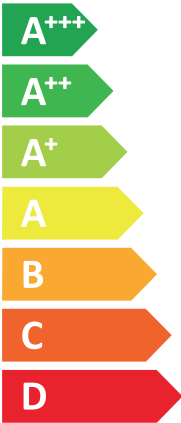

# ENERG

енергия · ενέργεια

**VISSMANN**

**VITOCAL 111-S, AWBT-M-E 111.B06**

**A++**

**A+**

Two icons representing sound power levels. The top icon shows a speaker inside a house with the value 41 dB. The bottom icon shows a speaker outside a house with the value 62 dB.

A legend for power consumption levels, showing three colored squares with their corresponding values: a dark blue square for 3 kW, a medium blue square for 4 kW, and a light blue square for 4 kW.

2019

811/2013