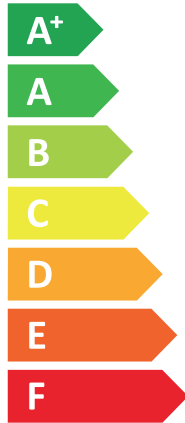

# ENERG

енергия · ενέργεια

**VISSMANN**

**VITOCAL 111-S, AWBT-M-E 111.B06**

**A++**

**A+**

Two icons representing sound power levels. The top icon shows a speaker inside a house with the value 41 dB. The bottom icon shows a speaker outside a house with the value 62 dB.

A legend for power consumption levels, showing three colored squares with their corresponding values: a dark blue square for 3 kW, a medium blue square for 4 kW, and a light blue square for 4 kW.

2019

811/2013