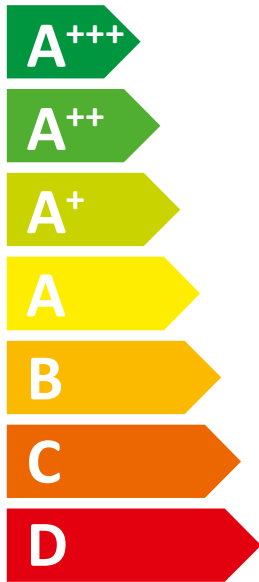

ENERG
енергия · ενέργεια

OCHSNER

AIR FALCON 212 C11A T200

A++

A+

Two icons showing sound power levels: a speaker icon with a house and the text **27 dB**, and a house icon with a speaker and the text **60 dB**.

Legend for power consumption in kW, shown as colored squares: dark blue for 6 kW, medium blue for 8 kW, and light blue for 5 kW.

Icon representing energy saving, showing a clock face and a stack of coins with an arrow pointing down.