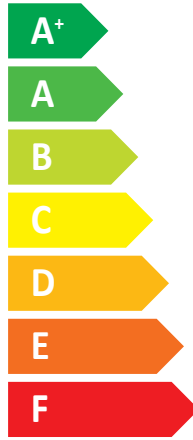

ENERG
енергия · ενεργεια

Y IJA
IE IA

Panasonic

WH-ADC0309K3E5/WH-UDZ09KE5

A++

A+

Two icons showing sound power levels. The top icon shows a speaker inside a house with the text "41 dB". The bottom icon shows a speaker outside a house with the text "56 dB".

A legend for power consumption with three colored squares: dark blue for "6 kW", medium blue for "8 kW", and light blue for "6 kW".

2019

811/2013

ACXF86-41920