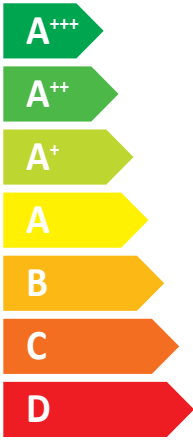

ENERG
енергия · ενεργεια

Y IJA
IE IA

Panasonic

WH-ADC0309K3E5/WH-UDZ09KE5

A++

A+

Two icons showing sound power levels. The top icon shows a speaker inside a house with the text "41 dB". The bottom icon shows a speaker outside a house with the text "56 dB".

A legend for power consumption with three colored squares: dark blue for "6 kW", medium blue for "8 kW", and light blue for "6 kW".

2019

811/2013

ACXF86-41920