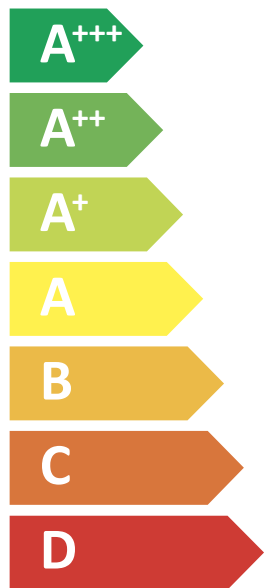

## SAMSUNG AE160CXYDEK

55 °C

35 °C

**A++**

**A+++**

**65 dB**

■ 15	■ 16
■ <b>15</b>	■ <b>16</b>
■ 15	■ 16
kW	kW

## SAMSUNG AE160CXYDEK / AE260CNWMEG

**A++**

**A**

Two sound power level icons. The top one shows a speaker icon with sound waves and the text "44 dB". The bottom one shows a house icon with sound waves and the text "65 dB".

A legend for power consumption in Europe, showing three colored squares (dark blue, medium blue, light blue) each followed by the text "15 kW".