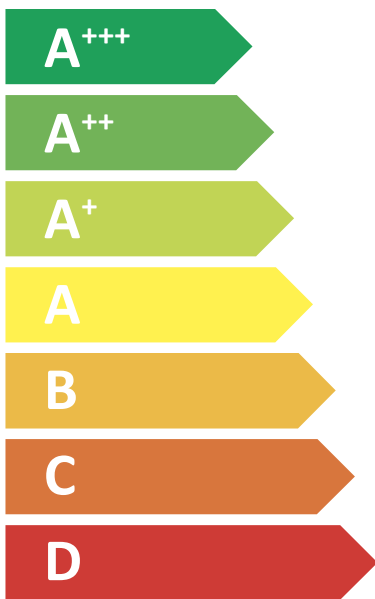

## SAMSUNG AE160CXYDEK

55 °C

35 °C

**A++**

**A+++**

**65 dB**

■ 15	■ 16
■ <b>15</b>	■ <b>16</b>
■ 15	■ 16
kW	kW

## SAMSUNG AE160CXYDEK / AE260CNWMEG

**A++**

**A**

Two sound power level icons. The top one shows a speaker icon with sound waves and the text "44 dB". The bottom one shows a house icon with sound waves and the text "65 dB".

A legend for power consumption in Europe, showing three colored squares (dark blue, medium blue, light blue) each followed by the text "15 kW".