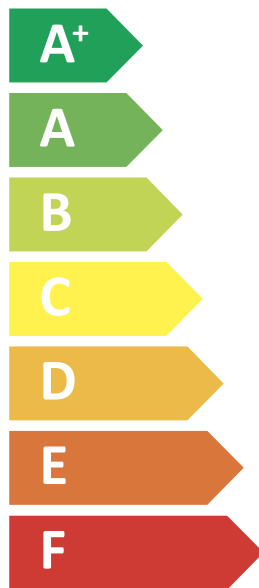

## SAMSUNG AE160CXYDEK / AE260CNWMEG

**A++**

**A**

Two sound power level icons. The top one shows a speaker icon with sound waves and the text "44 dB". The bottom one shows a house icon with sound waves and the text "65 dB".

A legend for power consumption in Europe, showing three colored squares (dark blue, medium blue, light blue) each followed by the text "15 kW".