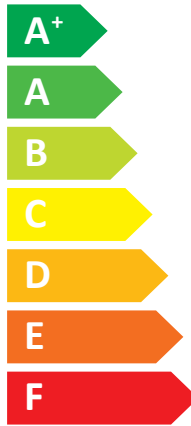

ENERG Y IJA
 енергия · ενεργεια IE IA

Panasonic

WH-ADC1216H6E5/WH-UX09HE5

A++

A

Two icons showing sound power levels: an indoor speaker icon with "46 dB" and an outdoor speaker icon with "66 dB".

Legend for power consumption: a dark blue square for "11 kW", a medium blue square for "9 kW", and a light blue square for "9 kW".