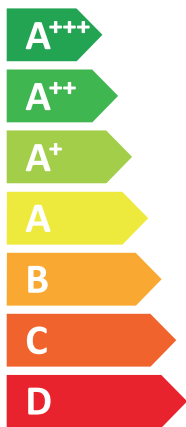

ENERG

енергия · ενέργεια

VISSMANN

VITOCAL 252-A, AWOT-M-E-AC-AF 251.A08

A++

A

Two icons showing sound power levels. The top icon shows a speaker inside a house with the text "40 dB". The bottom icon shows a speaker outside a house with the text "49 dB".

A legend box containing three colored squares with corresponding power output values: a dark blue square for "7 kW", a medium blue square for "6 kW", and a light blue square for "4 kW".

2019

811/2013

6201459-01