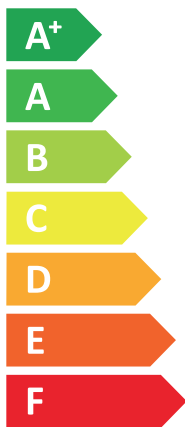

ENERG

енергия · ενέργεια

VISSMANN

VITOCAL 252-A, AWOT-M-E-AC-AF 251.A08

A++

A

Two icons showing sound power levels. The top icon shows a speaker inside a house with the text "40 dB". The bottom icon shows a speaker outside a house with the text "49 dB".

A legend box containing three colored squares with corresponding power output values: a dark blue square for "7 kW", a medium blue square for "6 kW", and a light blue square for "4 kW".

2019

811/2013

6201459-01