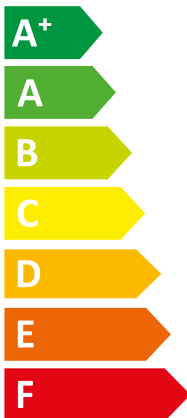

ENERG

енергия · ενεργεια

HA 10-7.2 OS 230V B3 + HA 10-7.2

| Saunier Duval || STB C2

A⁺⁺

A

Two icons showing sound power levels. The top icon shows a speaker inside a house with the value 41 dB. The bottom icon shows a speaker outside a house with the value 63 dB.

A legend for power consumption in kW, shown as three colored squares: dark blue for 8 kW, medium blue for 8 kW, and light blue for 7 kW.