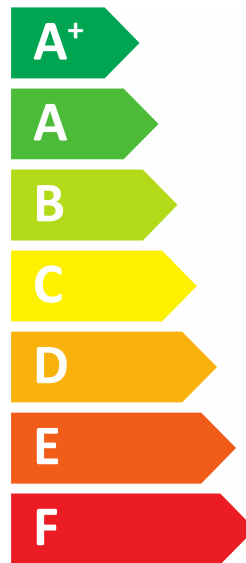

**ENERG**  
енергия · ενεργεια

Y IJA  
IE IA

3300927

ARISTON

NIMBUS COMPACT 50 S

A++

A

Two icons showing sound power levels: a speaker icon with a house inside and a value of 36 dB, and a speaker icon with a house outside and a value of 58 dB.

A legend for power consumption in kW, shown as a map of Europe with three shaded regions: dark blue for 09 kW, medium blue for 06 kW, and light blue for 03 kW.

2019

811/2013