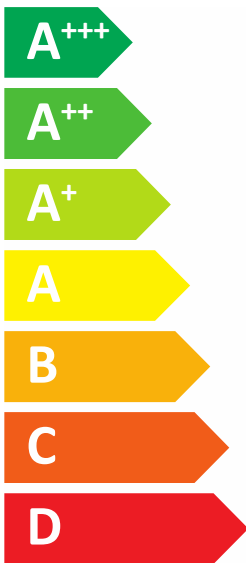

**ENERG**  
енергия · ενεργεια

Y IJA  
IE IA

3300927

ARISTON

NIMBUS COMPACT 50 S

A++

A

Two icons showing sound power levels: a speaker icon with a house inside and a value of 36 dB, and a speaker icon with a house outside and a value of 58 dB.

A legend for power consumption in kW, shown as a map of Europe with three shaded regions: dark blue for 09 kW, medium blue for 06 kW, and light blue for 03 kW.

2019

811/2013