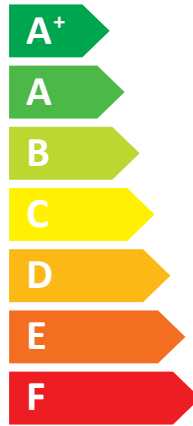

**ENERG**  
енергия · ενεργεια

**Panasonic**

**WH-ADC0916H9E8/WH-UX16HE8**

**A++**

**A**

Two sound power level icons. The top one shows a speaker icon with sound waves and the text "46 dB". The bottom one shows a speaker icon with sound waves and the text "67 dB".

A legend for power consumption with three colored squares: dark blue for "18 kW", medium blue for "16 kW", and light blue for "16 kW".

2019

811/2013

ACXF86-05341