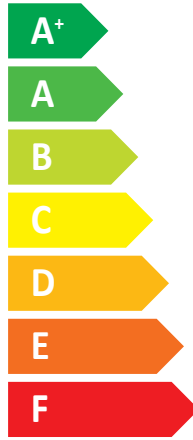

ENERG
енергия · ενεργεια

Y IJA
IE IA

Panasonic

WH-ADC0912K6E5/WH-UXZ12KE5

A++

A

Two icons showing sound power levels. The top icon shows a speaker inside a house with the text '46 dB'. The bottom icon shows a speaker outside a house with the text '65 dB'.

A legend for energy consumption in kW, showing three colored squares: dark blue for '11 kW', medium blue for '9 kW', and light blue for '9 kW'.

2019

811/2013

ACXF86-45701