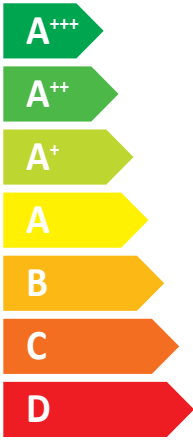

ENERG
енергия · ενεργεια

Y IJA
IE IA

Panasonic

WH-ADC0912K6E5/WH-UXZ12KE5

A++

A

Two icons showing sound power levels. The top icon shows a speaker inside a house with the text '46 dB'. The bottom icon shows a speaker outside a house with the text '65 dB'.

A legend for energy consumption in kW, showing three colored squares: dark blue for '11 kW', medium blue for '9 kW', and light blue for '9 kW'.

2019

811/2013

ACXF86-45701