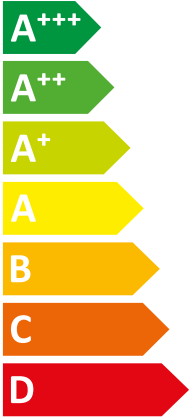

ENERG
енергия · ενεργεια

Saunier Duval || HA 7-5 OS 230V + HA 7-5 STB

A⁺⁺

A

Two icons showing sound power levels. The top icon shows a speaker inside a house with the text "44 dB". The bottom icon shows a speaker outside a house with the text "54 dB".

A legend with three colored squares and their corresponding power consumption values: a dark blue square for "5 kW", a medium blue square for "6 kW", and a light blue square for "4 kW".