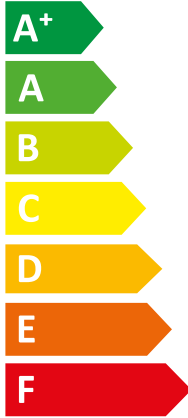

ENERG
енергия · ενεργεια

Saunier Duval || HA 7-5 OS 230V + HA 7-5 STB

A⁺⁺

A

Two icons showing sound power levels. The top icon shows a speaker inside a house with the text "44 dB". The bottom icon shows a speaker outside a house with the text "54 dB".

A legend with three colored squares and their corresponding power consumption values: a dark blue square for "5 kW", a medium blue square for "6 kW", and a light blue square for "4 kW".