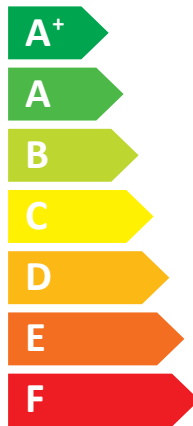

**ENERG** Y IJA  
 енергия · ενεργεια IE IA

**Panasonic**

**WH-ADC1216H6E5/WH-UD12HE5**

**A++**

**A**

Two icons showing sound power levels. The top icon shows a speaker inside a house with the text "46 dB". The bottom icon shows a speaker outside a house with the text "65 dB".

A legend for power consumption with three colored squares: dark blue for "9 kW", medium blue for "8 kW", and light blue for "9 kW".

2019

811/2013

ACXF86-05981