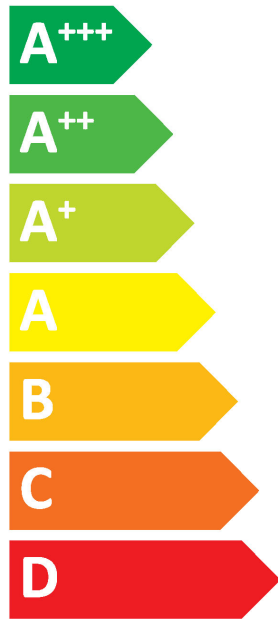

ENERG
енергия · ενεργεια

Indoor unit
Outdoor unit

EHST17D-VM2E
SUZ-SWM80VA2

A⁺⁺

A⁺

Two icons showing sound power levels. The top icon shows a speaker inside a house with the value **41 dB**. The bottom icon shows a speaker outside a house with the value **60 dB**.

A legend for power consumption in kW, shown as a vertical stack of three colored squares: dark blue for **06 kW**, medium blue for **07 kW**, and light blue for **08 kW**.