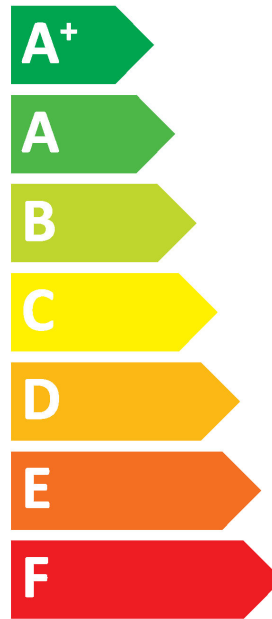

ENERG
енергия · ενεργεια

Indoor unit
Outdoor unit

EHST17D-VM2E
SUZ-SWM80VA2

A⁺⁺

A⁺

Two icons showing sound power levels. The top icon shows a speaker inside a house with the value **41 dB**. The bottom icon shows a speaker outside a house with the value **60 dB**.

A legend for power consumption in kW, shown as a vertical stack of three colored squares: dark blue for **06 kW**, medium blue for **07 kW**, and light blue for **08 kW**.