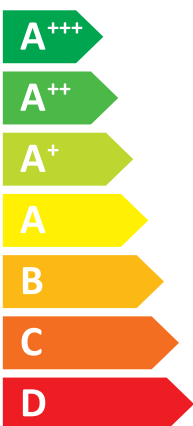

# ENERG

енергия · ενέργεια

**Panasonic**

**WH-ADC0309J3E5/WH-UD05JE5**

**A++**

**A+**

Two sound power level icons. The top one shows a speaker inside a house icon with the text "41 dB". The bottom one shows a speaker outside a house icon with the text "55 dB".

A legend for power consumption levels, showing three colored squares: dark blue for "2 kW", medium blue for "4 kW", and light blue for "4 kW".

2019

811/2013