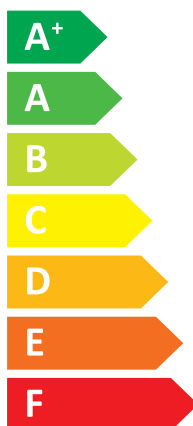

# ENERG

енергия · ενέργεια

**Panasonic**

**WH-ADC0309J3E5/WH-UD05JE5**

**A++**

**A+**

Two sound power level icons. The top one shows a speaker inside a house icon with the text "41 dB". The bottom one shows a speaker outside a house icon with the text "55 dB".

A legend for power consumption levels, showing three colored squares: dark blue for "2 kW", medium blue for "4 kW", and light blue for "4 kW".

2019

811/2013