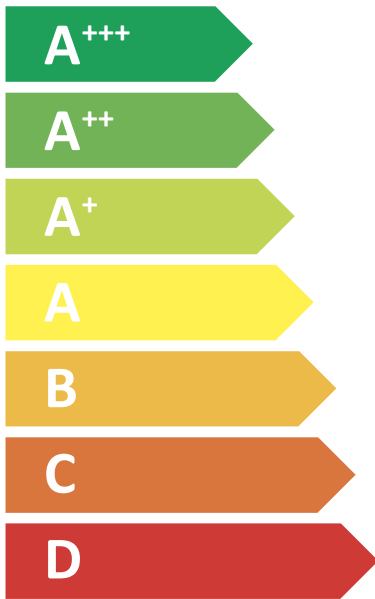

ENERG

енергия · ενέργεια

SAMSUNG AE120CXYDEK

55 °C

35 °C

A++

A+++

60 dB

■ 12
■ **12**
■ 13
kW

■ 12
■ **12**
■ 13
kW

ENERG

енергия · ενέργεια

SAMSUNG AE120CXYDEK / AE260CNWMEG

A++

A

Two sound power level icons. The top one shows a house with a speaker icon and the text "44 dB". The bottom one shows a house with a speaker icon and the text "60 dB".

A legend for power consumption in Europe, showing three colored squares with corresponding power values: a dark blue square for "12 kW", a medium blue square for "12 kW", and a light blue square for "13 kW".