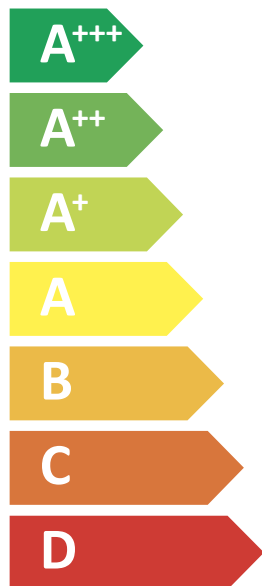

ENERG

енергия · ενέργεια

SAMSUNG AE120CXYDEK

55 °C

35 °C

A++

A+++

60 dB

■ 12
■ **12**
■ 13
kW

■ 12
■ **12**
■ 13
kW

ENERG

енергия · ενέργεια

SAMSUNG AE120CXYDEK / AE260CNWMEG

A++

A

Two sound power level icons. The top one shows a house with a speaker icon and the text "44 dB". The bottom one shows a house with a speaker icon and the text "60 dB".

A legend for power consumption in Europe, showing three colored squares with corresponding power values: a dark blue square for "12 kW", a medium blue square for "12 kW", and a light blue square for "13 kW".