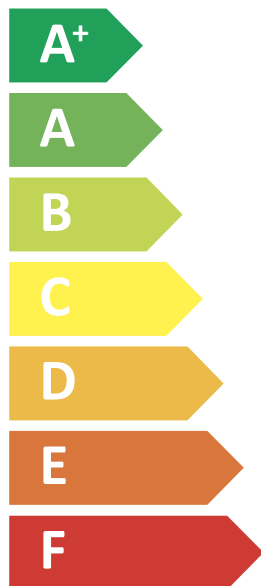

ENERG

енергия · ενέργεια

SAMSUNG AE120CXYDEK

55 °C

35 °C

A++

A+++

60 dB

■ 12
■ **12**
■ 13
kW

■ 12
■ **12**
■ 13
kW

ENERG

енергия · ενέργεια

SAMSUNG AE120CXYDEK / AE260CNWMEG

A++

A

Two sound power level icons. The top one shows a house with a speaker icon and the text "44 dB". The bottom one shows a house with a speaker icon and the text "60 dB".

A legend for power consumption in Europe, showing three colored squares with corresponding power values: a dark blue square for "12 kW", a medium blue square for "12 kW", and a light blue square for "13 kW".