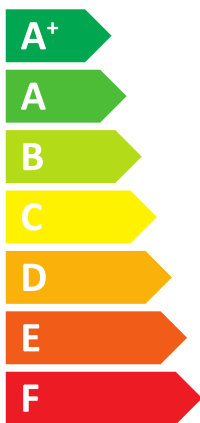

ENERG

енергия · ενεργεια

Buderus

Logatherm
WLW166i-4 SP AR T190
7738602464

A++

A+

Two icons showing sound power levels. The top icon shows a speaker with sound waves and the value 40 dB. The bottom icon shows a house with sound waves and the value 61 dB.

A legend for power consumption in kW, shown as a map of Europe with different regions shaded in blue. The legend includes three categories: 5 kW (dark blue), 6 kW (medium blue), and 5 kW (light blue).

ENERG

енергия · ενέργεια

Buderus

7738602464

Logatherm

WLW166i-4 SP AR T190

Icons representing the energy label components: a boiler, a radiator, an A++ label, an A+ label, and a tap with an XL icon.

Energy efficiency scale from A+++ to G. A black arrow labeled A++ points to the A+++ bar.

Icons representing additional features: a solar panel, a tank, a control panel, and a boiler. Each feature is accompanied by a plus sign and a checkbox.

Energy efficiency scale from A+++ to G. A black arrow labeled A+ points to the A+ bar.