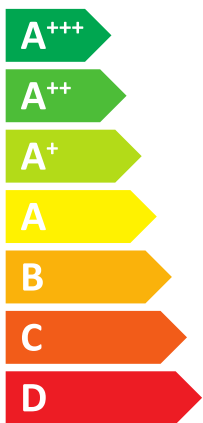

ENERG

енергия · ενεργεια

Buderus

Logatherm
WLW166i-4 SP AR T190
7738602464

A++

A+

Two icons showing sound power levels. The top icon shows a speaker with sound waves and the value 40 dB. The bottom icon shows a house with sound waves and the value 61 dB.

A legend for power consumption in kW, shown as a map of Europe with different regions shaded in blue. The legend includes three categories: 5 kW (dark blue), 6 kW (medium blue), and 5 kW (light blue).

ENERG

енергия · ενέργεια

Buderus

7738602464

Logatherm

WLW166i-4 SP AR T190

Icons representing the energy label components: a boiler, a radiator, an A++ label, an A+ label, and a tap with an XL icon.

Energy efficiency scale from A+++ to G. A black arrow labeled A++ points to the A+++ bar.

Icons representing additional features: a solar panel, a tank, a control panel, and a boiler. Each feature is accompanied by a plus sign and a checkbox.

Energy efficiency scale from A+++ to G. A black arrow labeled A+ points to the A+ bar.