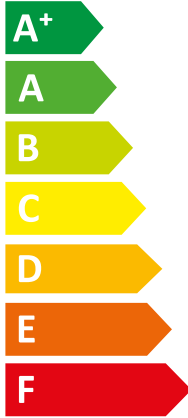

ENERG
енергия · ενεργεια

HA 4-7.2 OS 230V B3 + HA 10-7.2

| Saunier Duval || STB B5

A++

A

Two icons showing sound power levels. The top icon shows a speaker inside a house with the value **41 dB**. The bottom icon shows a speaker outside a house with the value **63 dB**.

A legend for power consumption in kW, shown as colored squares. The top square is dark blue and labeled **4 kW**. The middle square is medium blue and labeled **5 kW**. The bottom square is light blue and labeled **4 kW**.