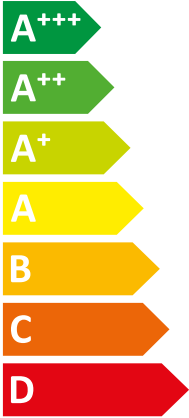

ENERG
енергия · ενεργεια

HA 4-7.2 OS 230V B3 + HA 10-7.2

| Saunier Duval || STB B5

A++

A

Two icons showing sound power levels. The top icon shows a speaker inside a house with the value **41 dB**. The bottom icon shows a speaker outside a house with the value **63 dB**.

A legend for power consumption in kW, shown as colored squares. The top square is dark blue and labeled **4 kW**. The middle square is medium blue and labeled **5 kW**. The bottom square is light blue and labeled **4 kW**.