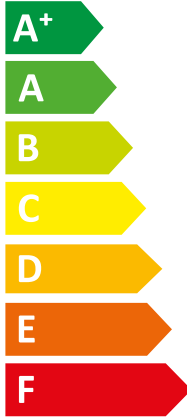

ENERG
енергия · ενεργεια

Saunier Duval

Brand Group || HA 12-5 OS + HA 12-5 STB

A++

A

Two icons showing sound power levels. The top icon shows a speaker inside a house with the text "45 dB". The bottom icon shows a speaker outside a house with the text "60 dB".

A legend for power consumption in kW, shown as a vertical list of three colored squares: dark blue for "10 kW", medium blue for "11 kW", and light blue for "9 kW".