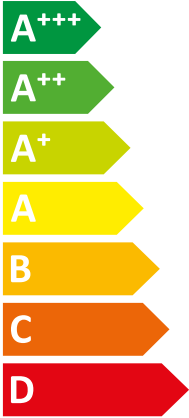

ENERG
енергия · ενεργεια

Saunier Duval

Brand Group || HA 12-5 OS + HA 12-5 STB

A++

A

Two icons showing sound power levels. The top icon shows a speaker inside a house with the text "45 dB". The bottom icon shows a speaker outside a house with the text "60 dB".

A legend for power consumption in kW, shown as a vertical list of three colored squares: dark blue for "10 kW", medium blue for "11 kW", and light blue for "9 kW".